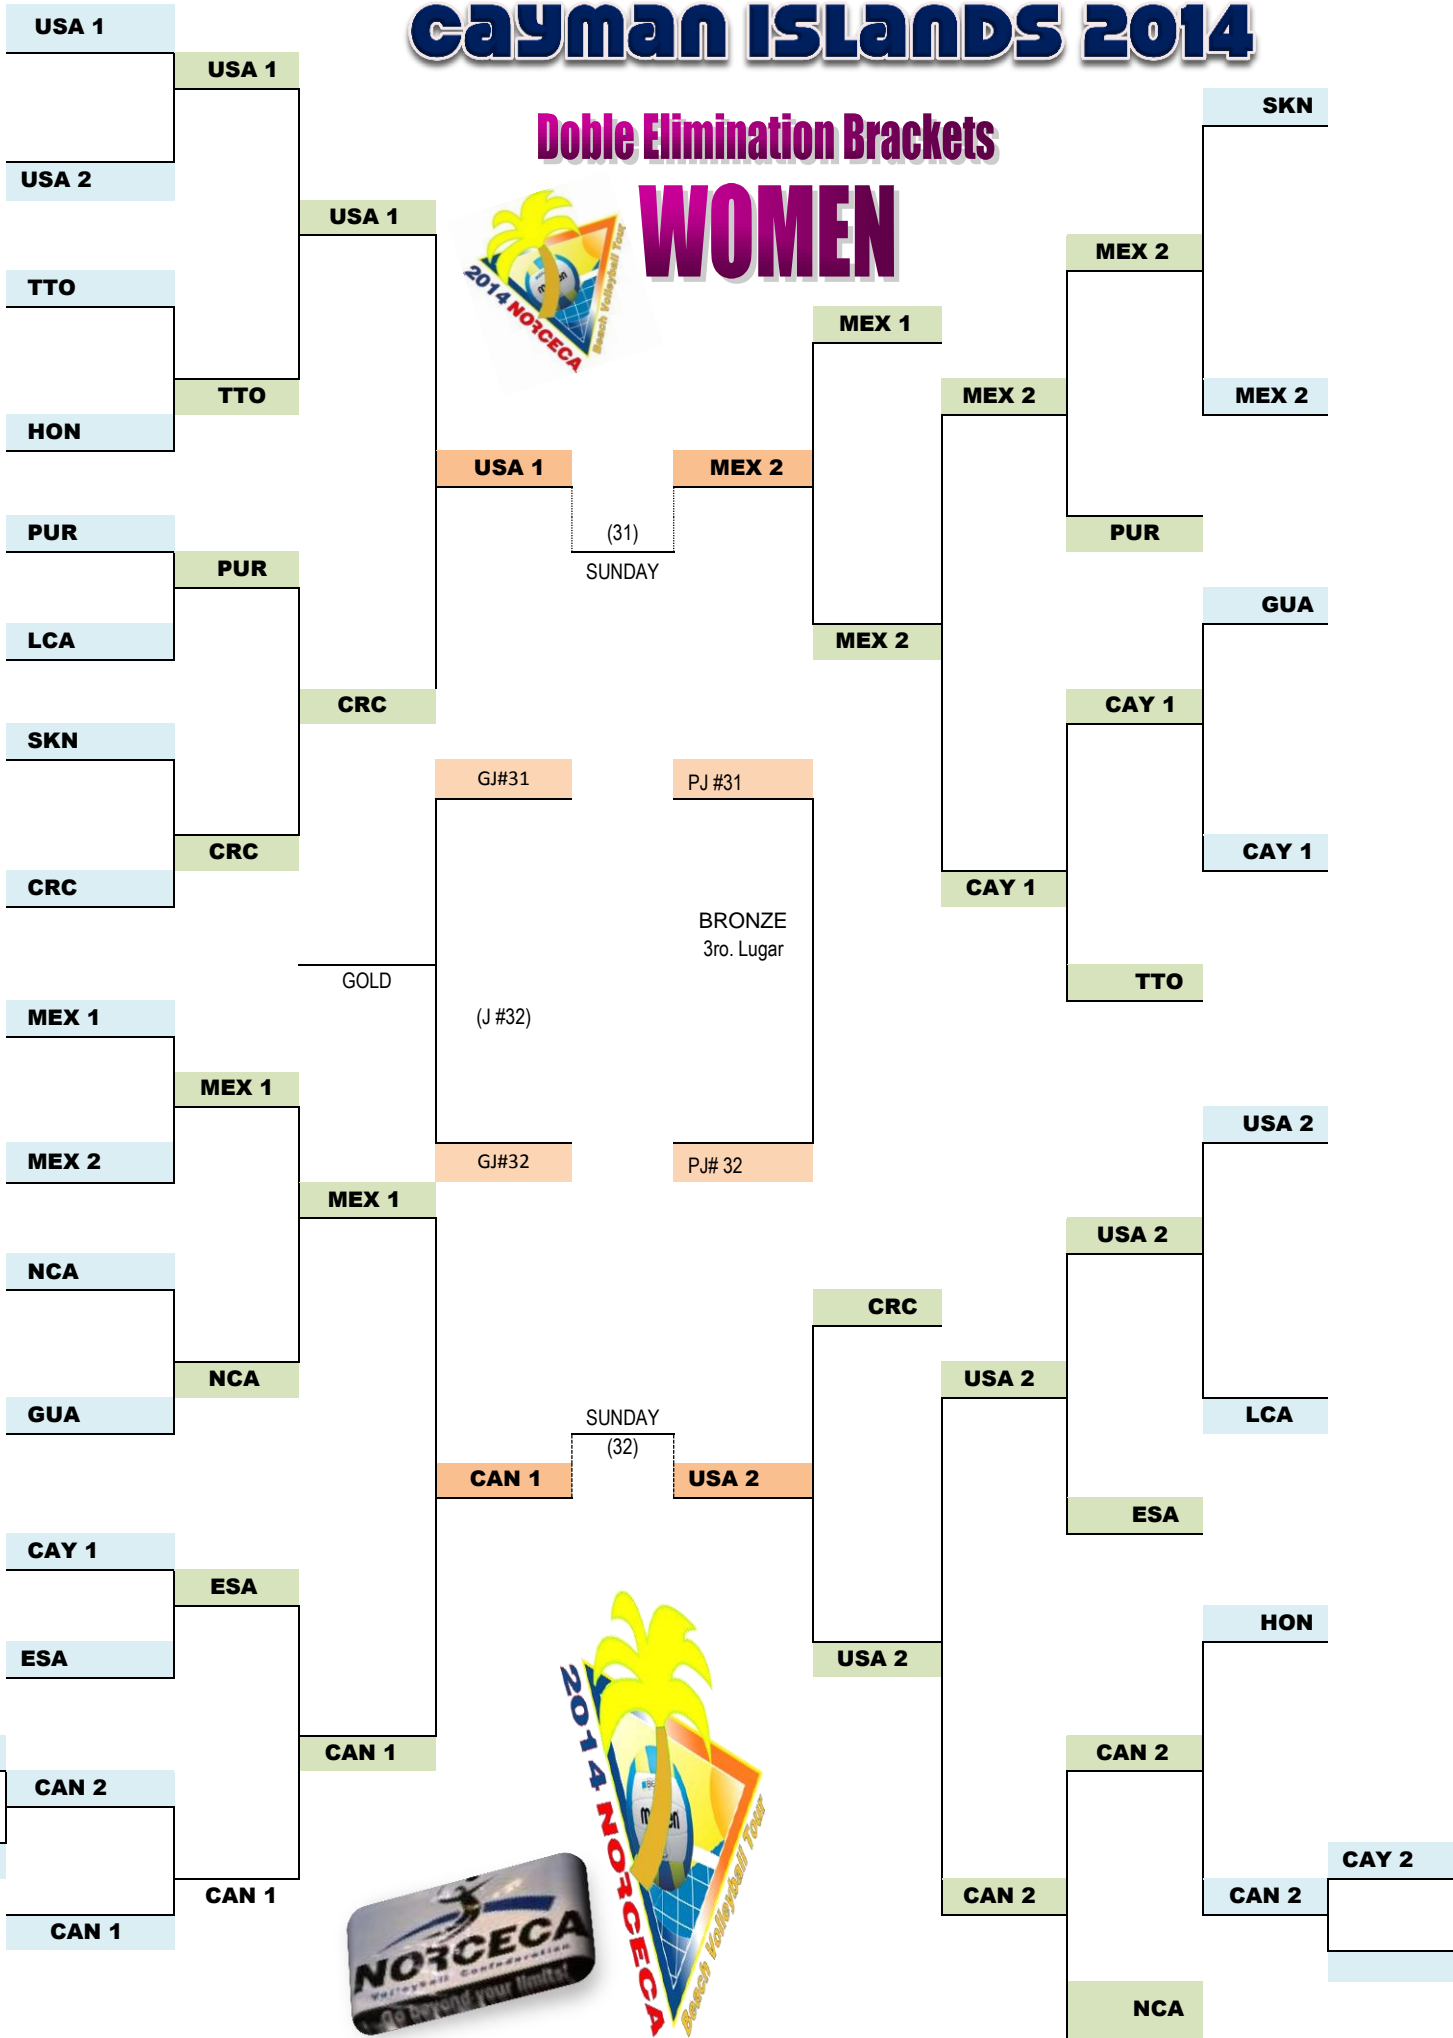

CAYMAN ISLANDS 2014

Doble Elimination Brackets

WOMEN

CAYMAN ISLANDS 2014

EQUIPOS/TEAMS MUJERES/WOMEN

COUNTRY	#	PLAYERS
CAN	1	Claudia Seguin
	2	Brandie Wilkerson

COUNTRY	#	PLAYERS
CAN 2	1	Melissa Humana
	2	Taylor Pischke

COUNTRY	#	PLAYERS
LCA	1	Diana Hamilton
	2	Jamilla Lansiquot

COUNTRY	#	PLAYERS
MEX 1	1	Stephanie Burnside
	2	Gloria I Santoyo

COUNTRY	#	PLAYERS
MEX 2	1	Vanessa Virgen
	2	Paulette Cruz

COUNTRY	#	PLAYERS
NCA	1	Jackeline Toruno
	2	Elia Torres